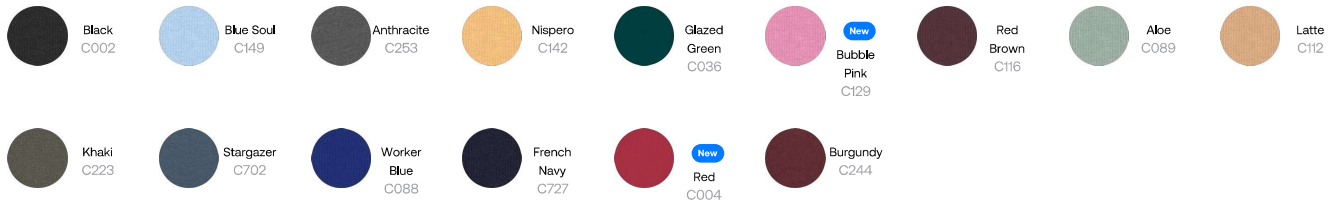

Whites

Colors

Essential Heathers

Special Heathers

Größenführer

Sizes	XXS	XS	S	M	L	XL	XXL	3XL	4XL	5XL
A Half Chest	45.5	47.5	50.5	53.5	56.5	59.5	63.5	67.5	72.5	77.5
B Body Length	61	64	68	72	74	76	78	80	82	83
C Sleeve Length	22	22.5	23	23.5	24	24.5	25	25.5	25.5	25.5