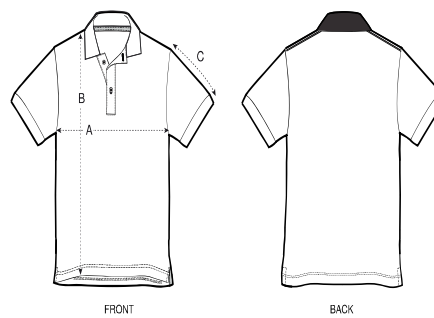

Whites

Colors

Essential Heathers

Special Heathers

Größenführer

Sizes	XXS	XS	S	M	L	XL	XXL	3XL	4XL	5XL
A Half Chest	45.5	47.5	50.5	53.5	56.5	59.5	63.5	67.5	72.5	77.5
B Body Length	61	64	68	72	74	76	78	80	82	83
C Sleeve Length	22	22.5	23	23.5	24	24.5	25	25.5	25.5	25.5

Verpackung

Sizes	XXS	XS	S	M	L	XL	XXL	3XL	4XL	5XL
Pieces/bag	5	5	5	5	5	5	5	5	5	5
Pieces/box	25	50	50	50	50	50	50	25	25	25